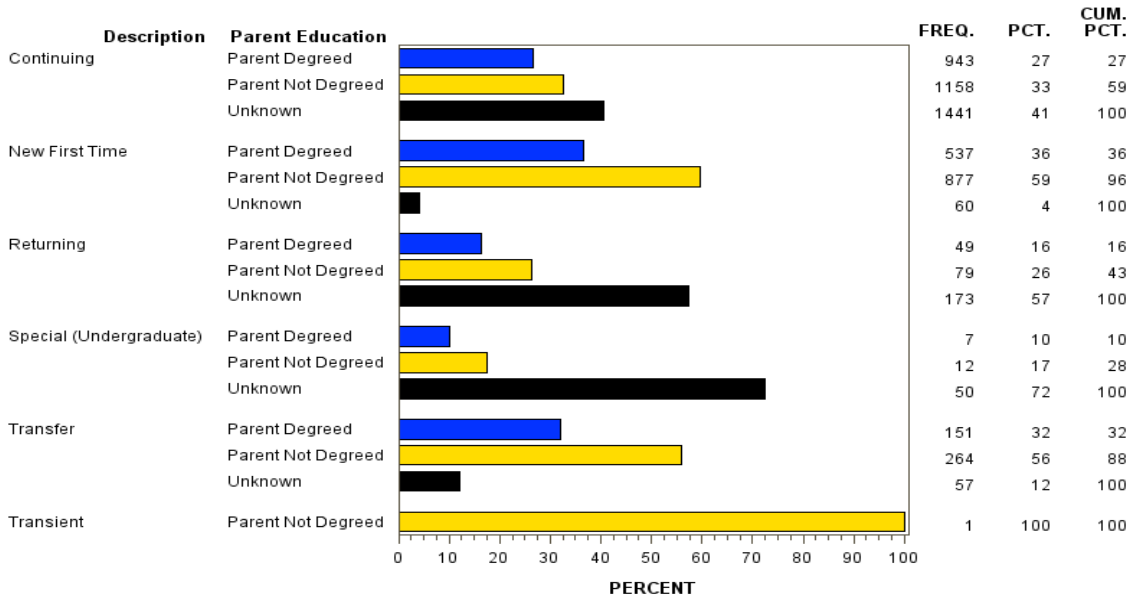

Parent Education vs Student Description

Fall 2009

Report Run on 08MAR10