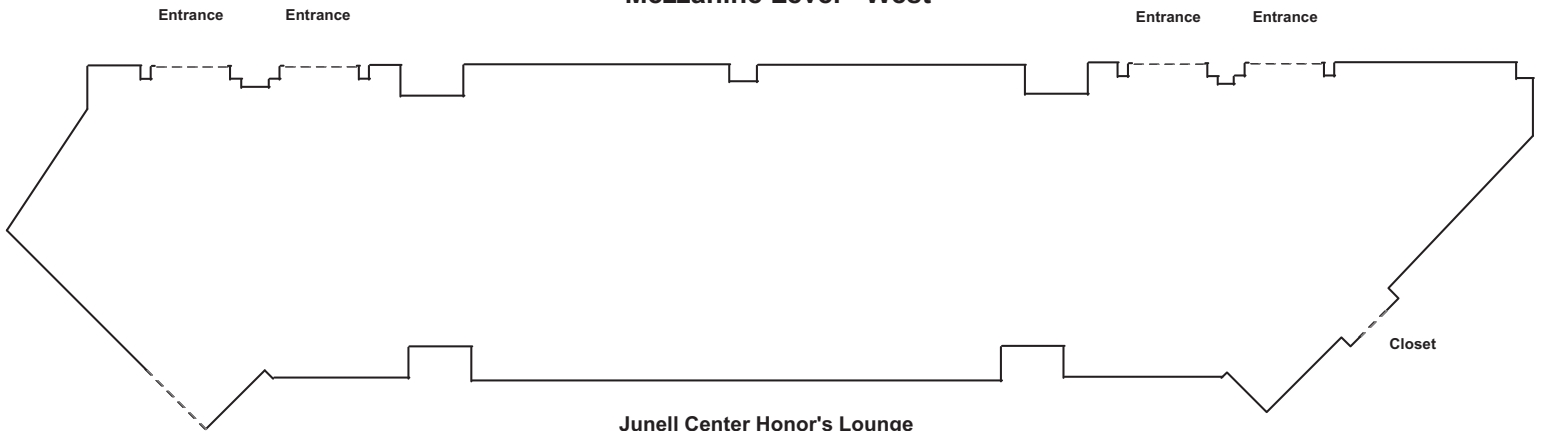

**Junell Center/Stephens Arena  
Honors Lounge  
(West Side of Arena)**

**Mezzanine Level - West**

**Junell Center Honor's Lounge  
Room Dimensions  
(25 ft 8 in long by 115 ft 11 in wide)**

**Stephens Arena**