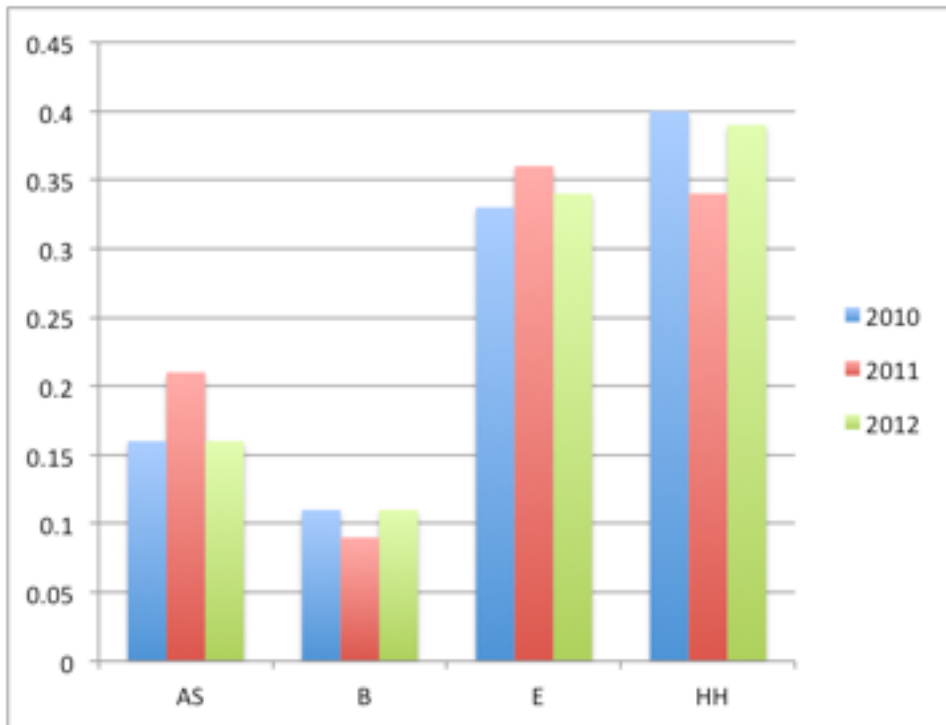

Distance Ed 2012

DE - % AND SCH

COLLEGE	2010	2011	2012
AS	16%	21%	16%
B	11%	9%	11%
E	33%	36%	34%
HH	40%	34%	39%

COLLEGE	2010	2011	2012
AS	1849	4590	6452
B	1299	2112	4681
E	4032	8037	8082
HH	4641	7595	10232
TOTAL	11821	22334	29448