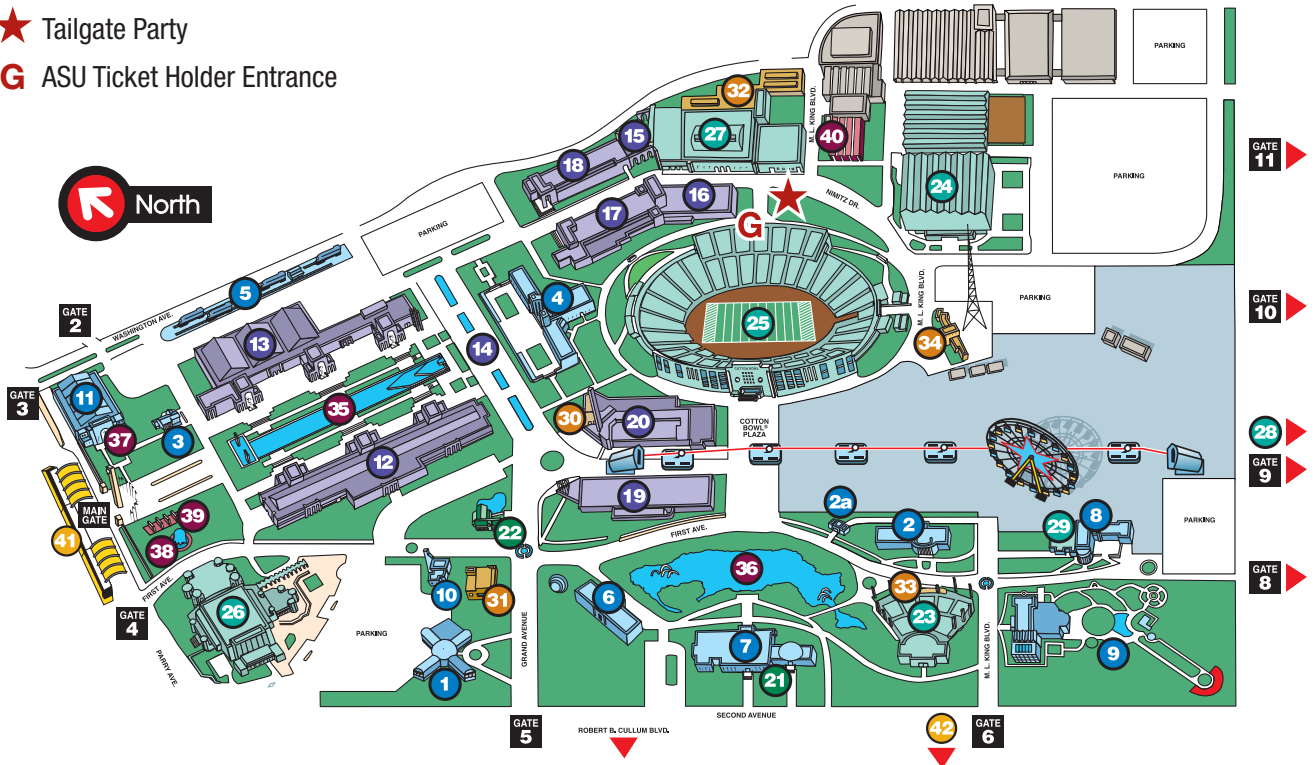

FAIR PARK, TX

One fun thing leads to another.

- ★ Tailgate Party
- G ASU Ticket Holder Entrance

Museums

- 1 African American Museum
- 2 Aquarium at Fair Park
- 2a Aquarium Annex
- 3 D.A.R. House
- 4 Hall of State
- 5 Museum of the American Railroad
- 6 Museum of Nature & Science
- 7 Museum of Nature & Science / IMAX Theater
- 8 Museum of Nature & Science / Planetarium
- 9 Texas Discovery Gardens
- 10 Texas! Music Center (Future)
- 11 The Women's Museum

Exhibit/Event Facilities

- 12 Automobile Building
- 13 Centennial Hall
- 14 Court of Honor
- 15 Crafts Village
- 16 Creative Arts
- 17 Embarcadero Building
- 18 Food & Fiber Pavilion
- 19 Grand Place
- 20 Tower Building

Sports/Entertainment

- 23 Band Shell
- 24 Coliseum
- 25 Cotton Bowl Stadium
- 26 Music Hall at Fair Park
- 27 Pan American Arena
- 28 Superpages.com Center
- 29 WRR 101.FM

Special Interest Points

- 35 Esplanade/ Murals & Sculptures
- 36 Leonhardt Lagoon
- 37 Spirit of the Centennial/ Fish Fountain
- 38 Smith Fountain
- 39 Texas Vietnam Memorial
- 40 Texas Woofus

Transportation

- 41 DART Fair Park Station (Fall 2009)
- 42 DART MLK Station at Trunk (Fall 2009)