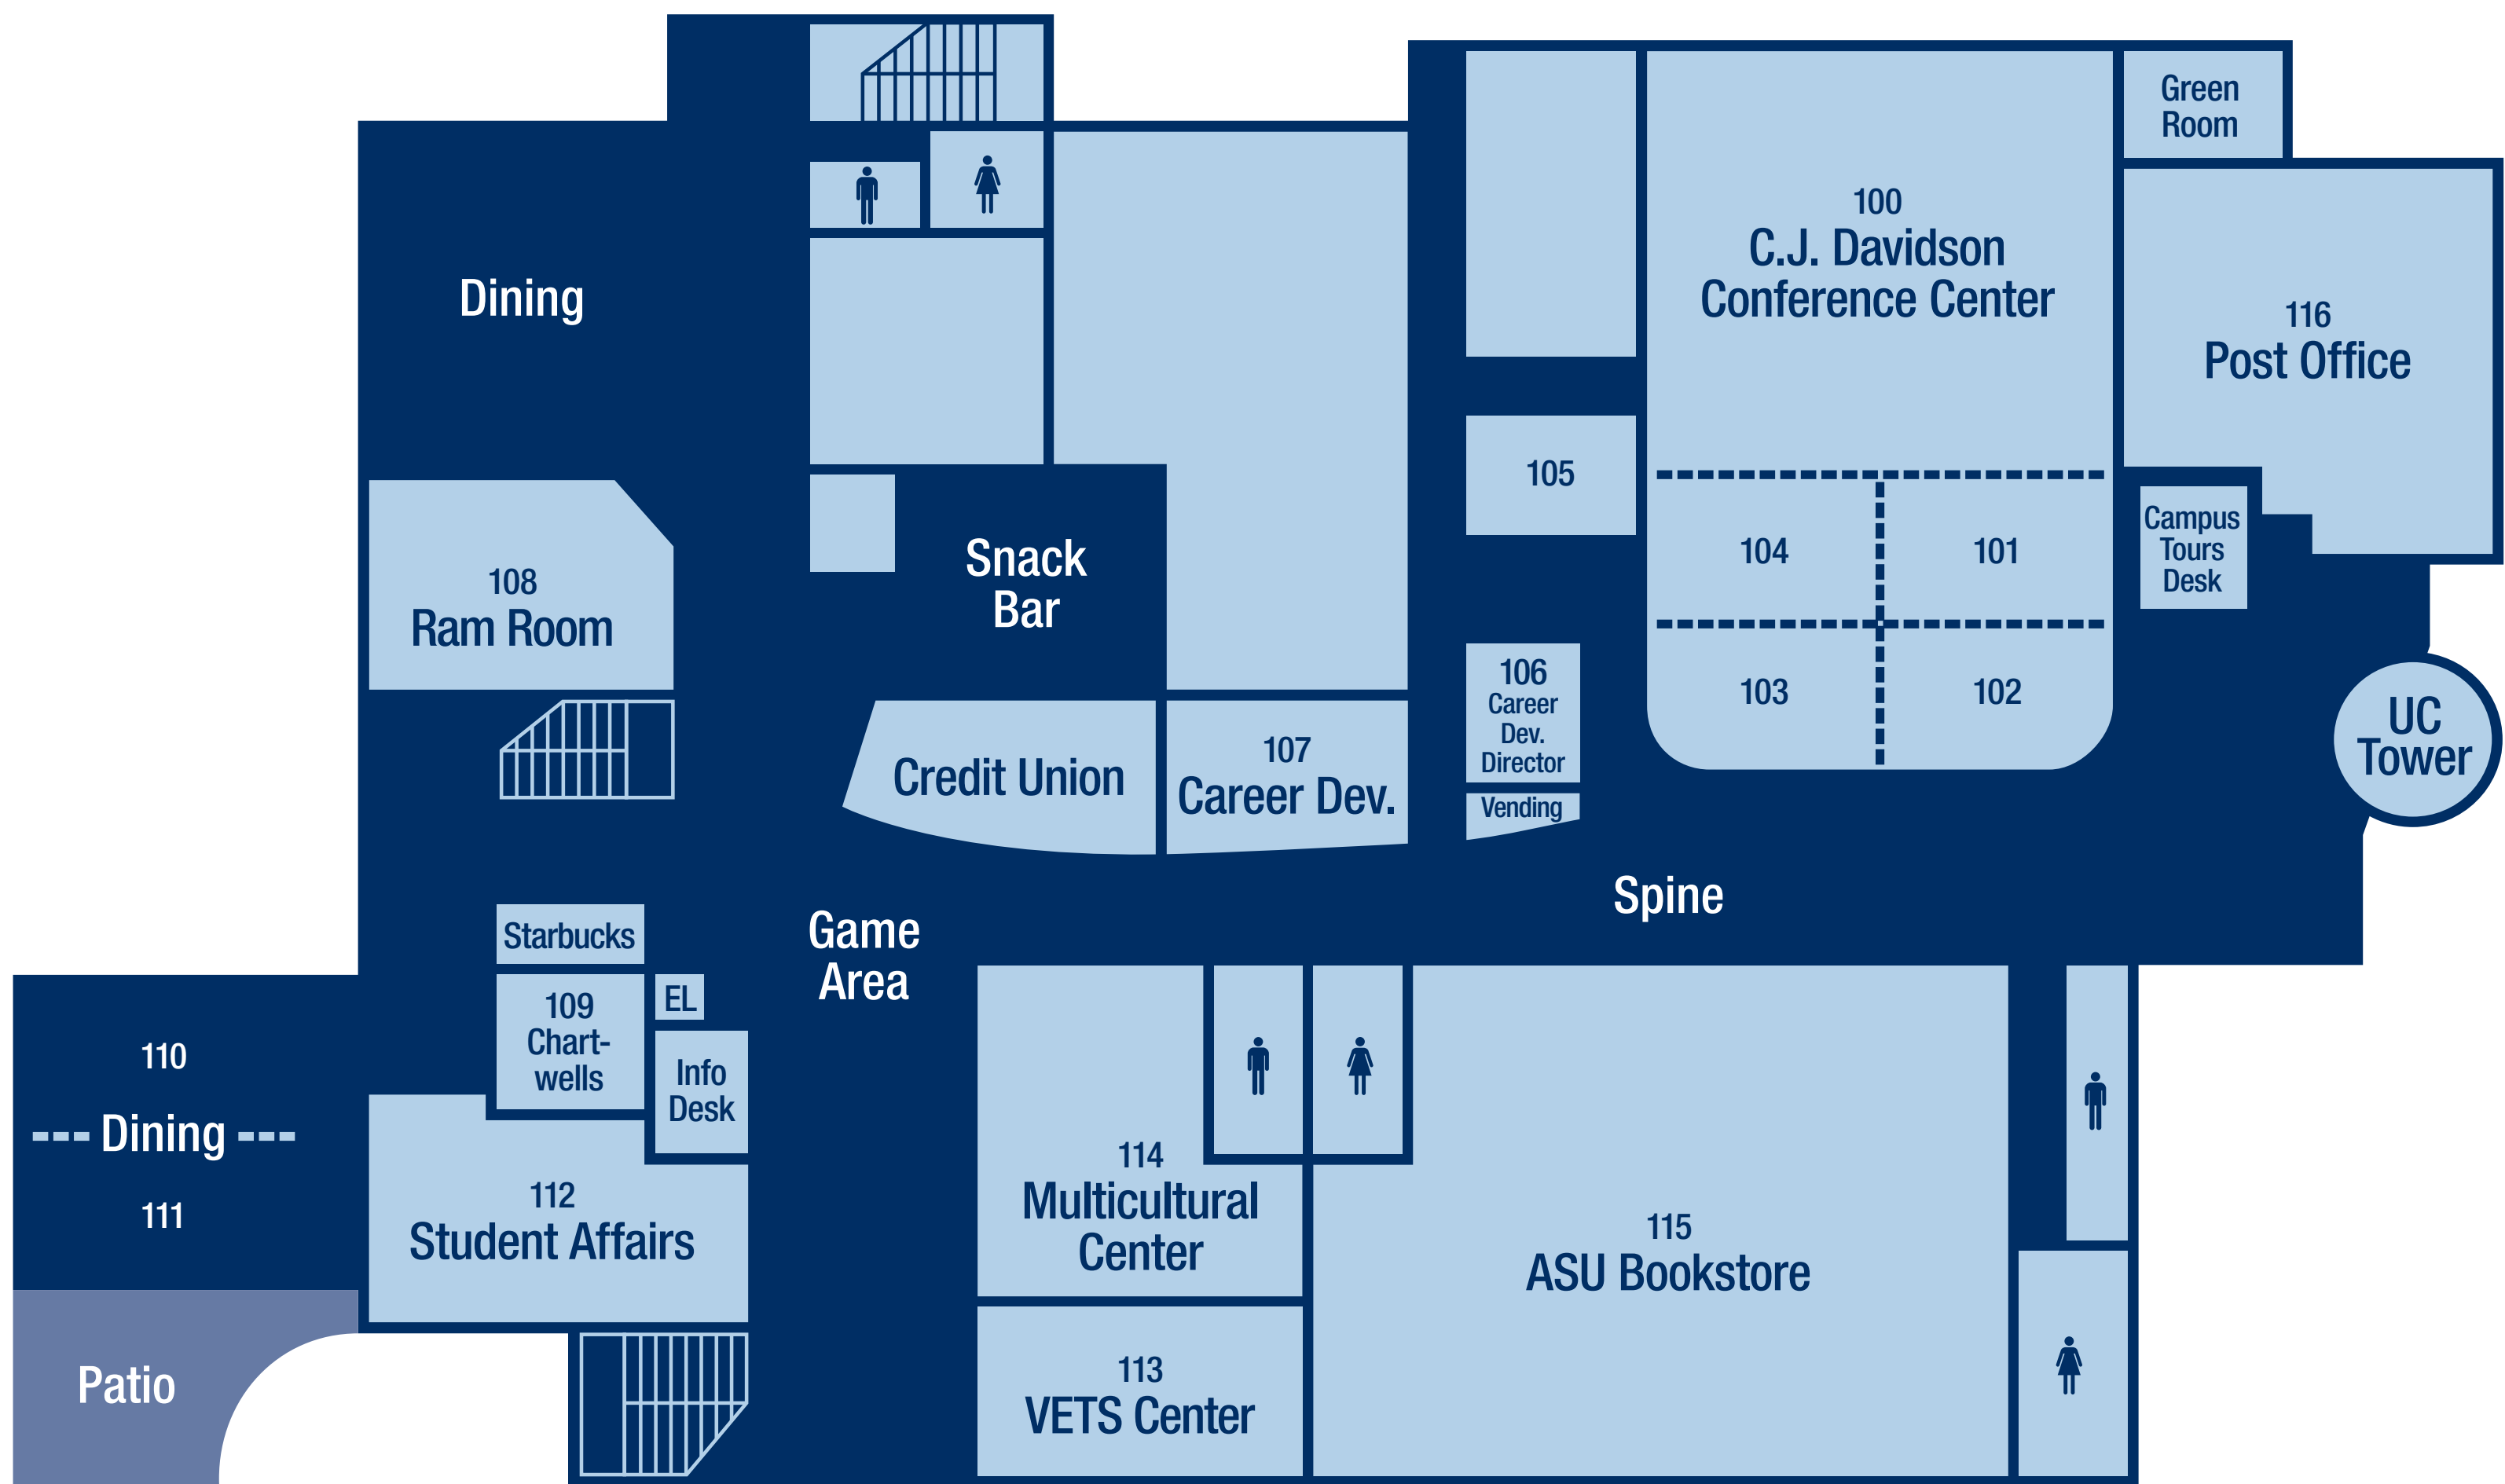

ANGELO STATE UNIVERSITY

HOUSTON HARTE UNIVERSITY CENTER

FIRST FLOOR

SECOND FLOOR

GARDEN LEVEL