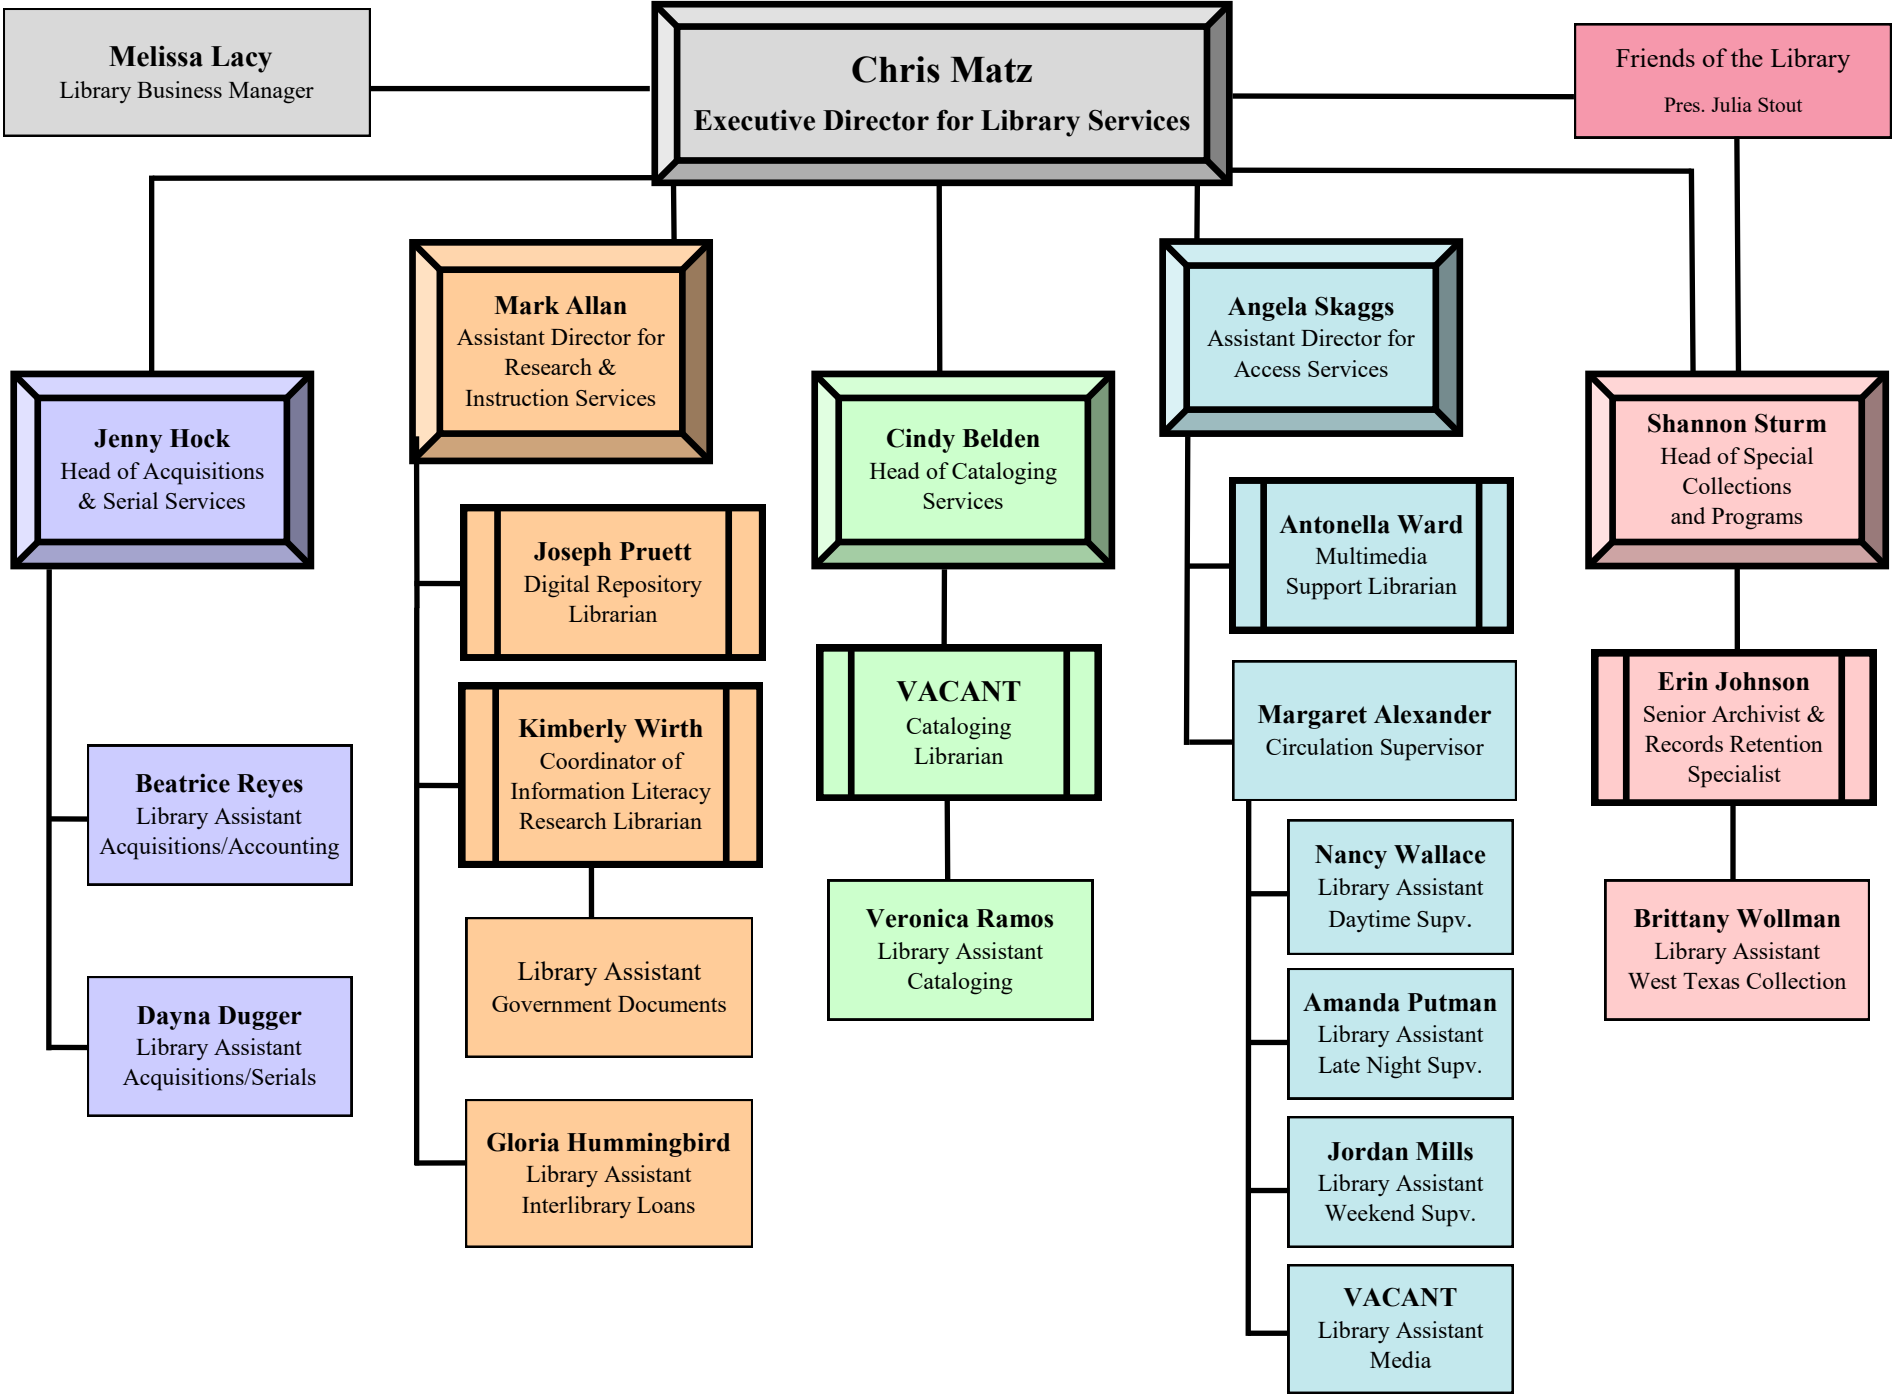

Library Organization Chart

Melissa Lacy
Library Business Manager

Chris Matz
Executive Director for Library Services

Friends of the Library
Pres. Julia Stout

Jenny Hock
Head of Acquisitions & Serial Services