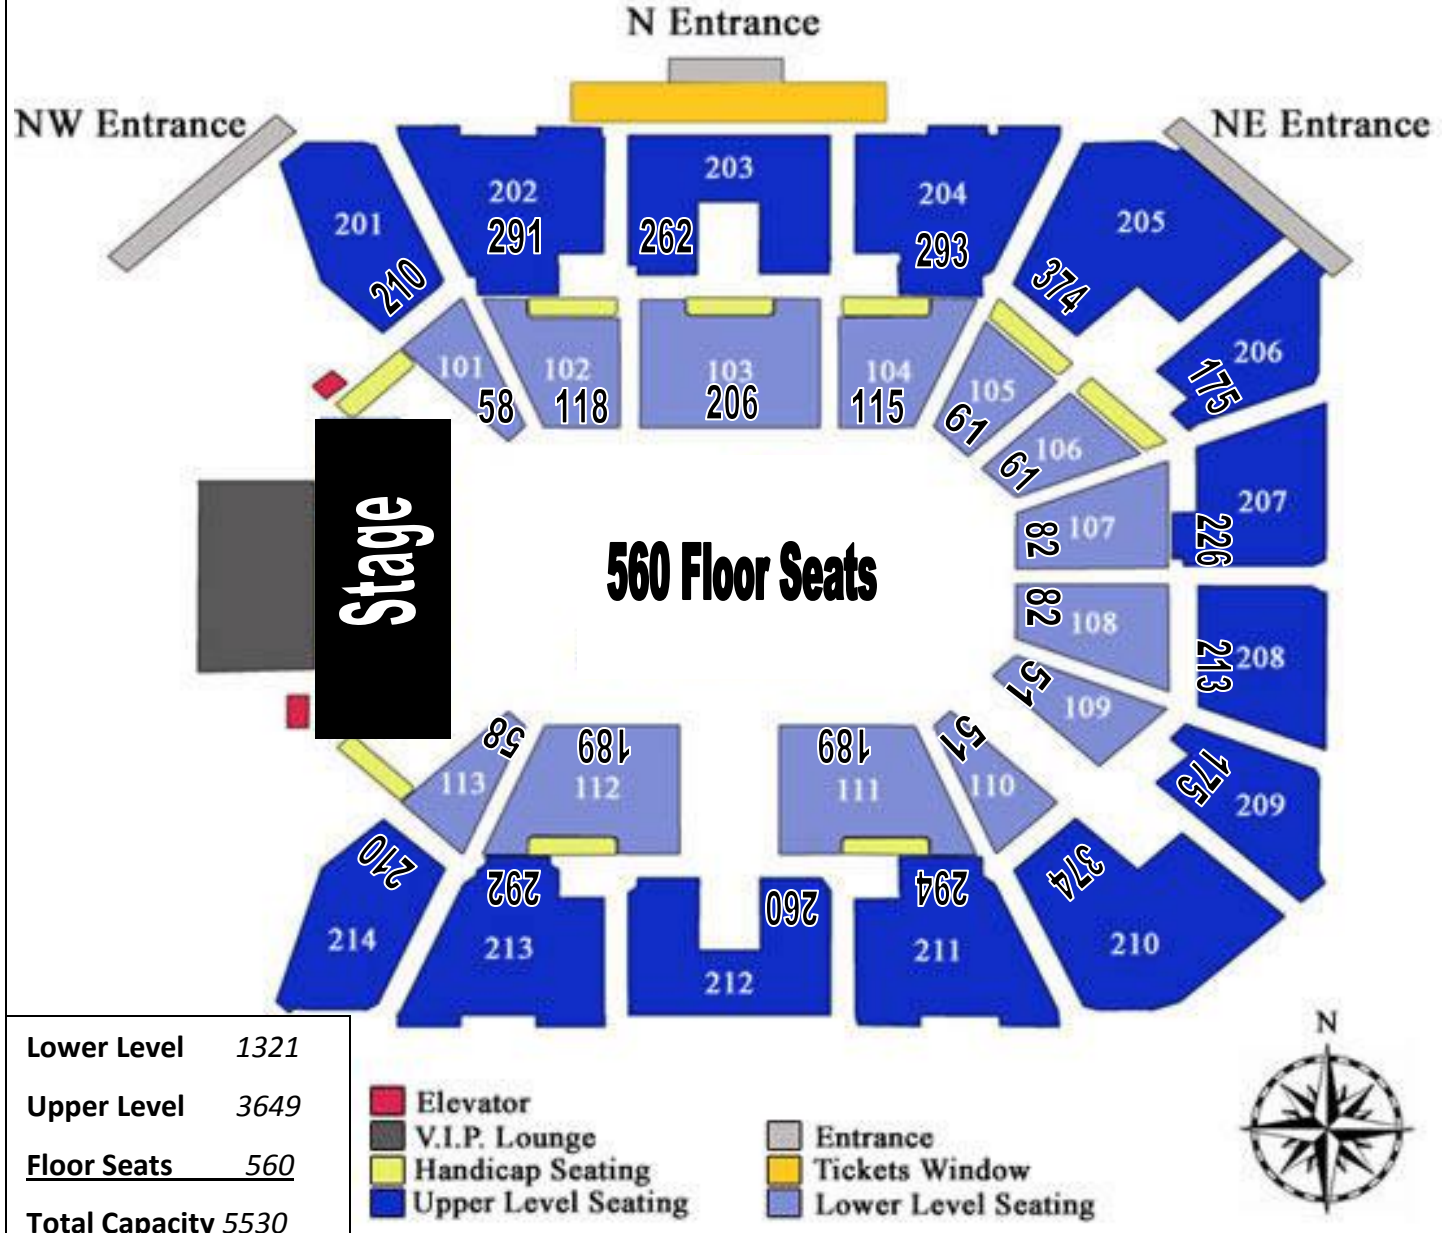

# ASU Junell Center/Stephens Arena with Stage

## SECTIONS

Sec 101- 58 seats	Sec 206- 175 seats
Sec 102- 118 seats	Sec 207- 226 seats
Sec 103- 206 seats	Sec 208- 213 seats
Sec 104- 115 seats	Sec 209- 175 seats
Sec 105- 61 seats	Sec 210- 374 seats
Sec 106- 61 seats	Sec 211- 294 seats
Sec 107- 82 seats	Sec 212- 260 seats
Sec 108- 82 seats	Sec 213- 292 seats
Sec 109- 51 seats	Sec 214- 210 seats
Sec 110- 51 seats	
Sec 111- 189 seats	<b>Floor seats- 560</b>
Sec 112- 189 seats	
Sec 113- 58 seats	
Sec 201- 210 seats	
Sec 202- 291 seats	
Sec 203- 262 seats	
Sec 204- 293 seats	
Sec 205- 374 seats	

<b>Lower Level</b>	1321
<b>Upper Level</b>	3649
<b>Floor Seats</b>	<u>560</u>
<b>Total Capacity</b>	5530