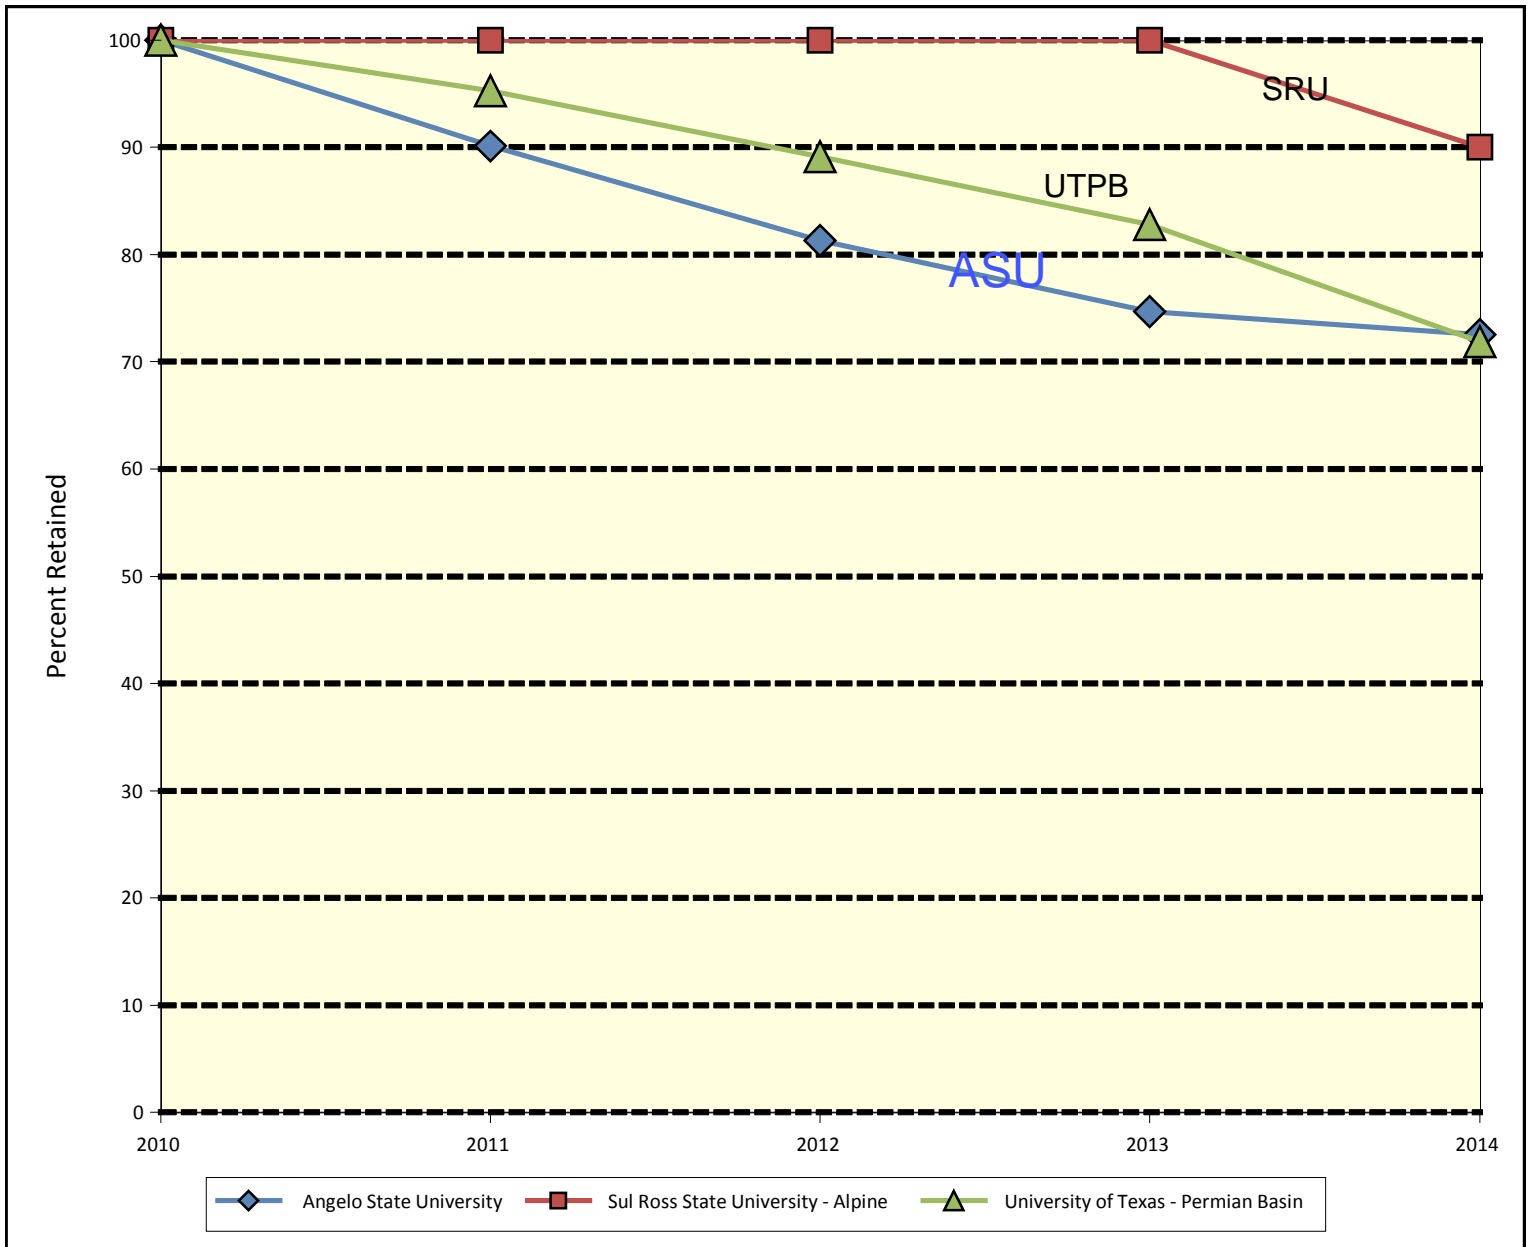

Teacher Retention Comparison

Five-Year Retention Rates for the Certification Cohort of 2009¹

2010-2014

Angelo State University

Preparation Program Name	Percent Retained in Spring of Academic Year					Attrition Rate
	2010	2011	2012	2013	2014	
Angelo State University	100.0	90.1	81.3	74.7	72.5	27.5
Sul Ross State University - Alpine	100.0	100.0	100.0	100.0	90.0	10.0
University of Texas - Permian Basin	100.0	95.3	89.1	82.8	71.9	28.1

¹ Includes only teachers obtaining certification in FY 2009, becoming employed in AY 2010 with no teaching experience prior to 2010.