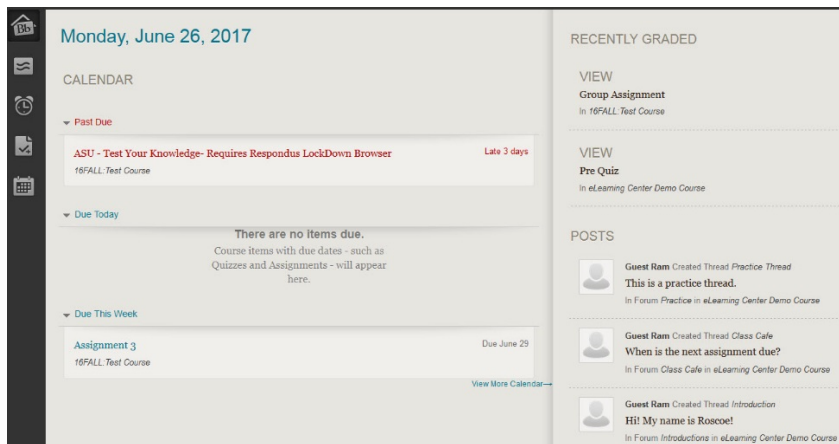

Accessing My Blackboard

No matter where you are in Blackboard; you have one-click access through the menu to each of the My Blackboard tools. To access My Blackboard, you will see a drop down menu next to your name in the upper right corner. The notification box appears next to your name that shows how many items across My Blackboard are new or need your attention.

Bb Home

This page will show due dates for the day and week, any recent grades, and the most recent posts from your courses.

Figure 1: Blackboard Home

Posts

Collects posts and comments from collaborative tools (Discussion Boards, Blogs, Journals, and Wikis) from all your Courses and Organizations (see Figure 2).