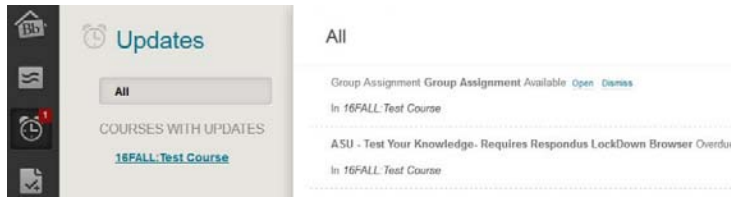

Bb Home

This page will show due dates for the day and week, any recent grades, and the most recent posts from your courses.

Figure 1: Blackboard Home

Posts

Collects posts and comments from collaborative tools (Discussion Boards, Blogs, Journals, and Wikis) from all your Courses and Organizations (see Figure 2).

Figure 2: Posts

Updates

Collects Notifications from across all of Blackboard you have the ability to filter the notifications to aid in efficient management of updates (see Figure 3).

Figure 3: Updates

My Grades

Provides access to all grades from all of your courses. Grades are viewable by date so you can always see the latest grades you've received across (see Figure 4).

Figure 4: My Grades

Calendar

Review everything you have due and be reminded of when you need to complete it. Select Get External Calendar Link to export your Blackboard calendar into other calendar applications (see Figure 5).