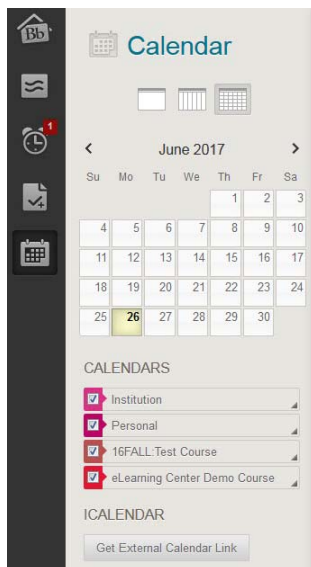

Accessing My Blackboard

No matter where you are in Blackboard; you have one-click access through the menu to each of the My Blackboard tools. To access My Blackboard, you will see a drop down menu next to your name in the upper right corner. The notification box appears next to your name that shows how many items across My Blackboard are new or need your attention.

Bb Home

This page will show due dates for the day and week, any recent grades, and the most recent posts from your courses.

Figure 1: Blackboard Home

Posts

Collects posts and comments from collaborative tools (Discussion Boards, Blogs, Journals, and Wikis) from all your Courses and Organizations (see Figure 2).

Figure 2: Posts

Updates

Collects Notifications from across all of Blackboard you have the ability to filter the notifications to aid in efficient management of updates (see Figure 3).

Figure 3: Updates

My Grades

Provides access to all grades from all of your courses. Grades are viewable by date so you can always see the latest grades you've received across (see Figure 4).

Figure 4: My Grades

Calendar

Review everything you have due and be reminded of when you need to complete it. Select Get External Calendar Link to export your Blackboard calendar into other calendar applications (see Figure 5).