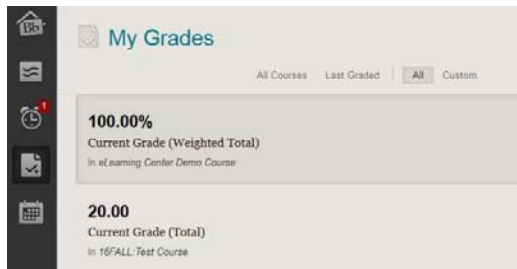

Provides access to all grades from all of your courses. Grades are viewable by date so you can always see the latest grades you've received across (see Figure 4).

Figure 4: My Grades

Calendar

Review everything you have due and be reminded of when you need to complete it. Select Get External Calendar Link to export your Blackboard calendar into other calendar applications (see Figure 5).