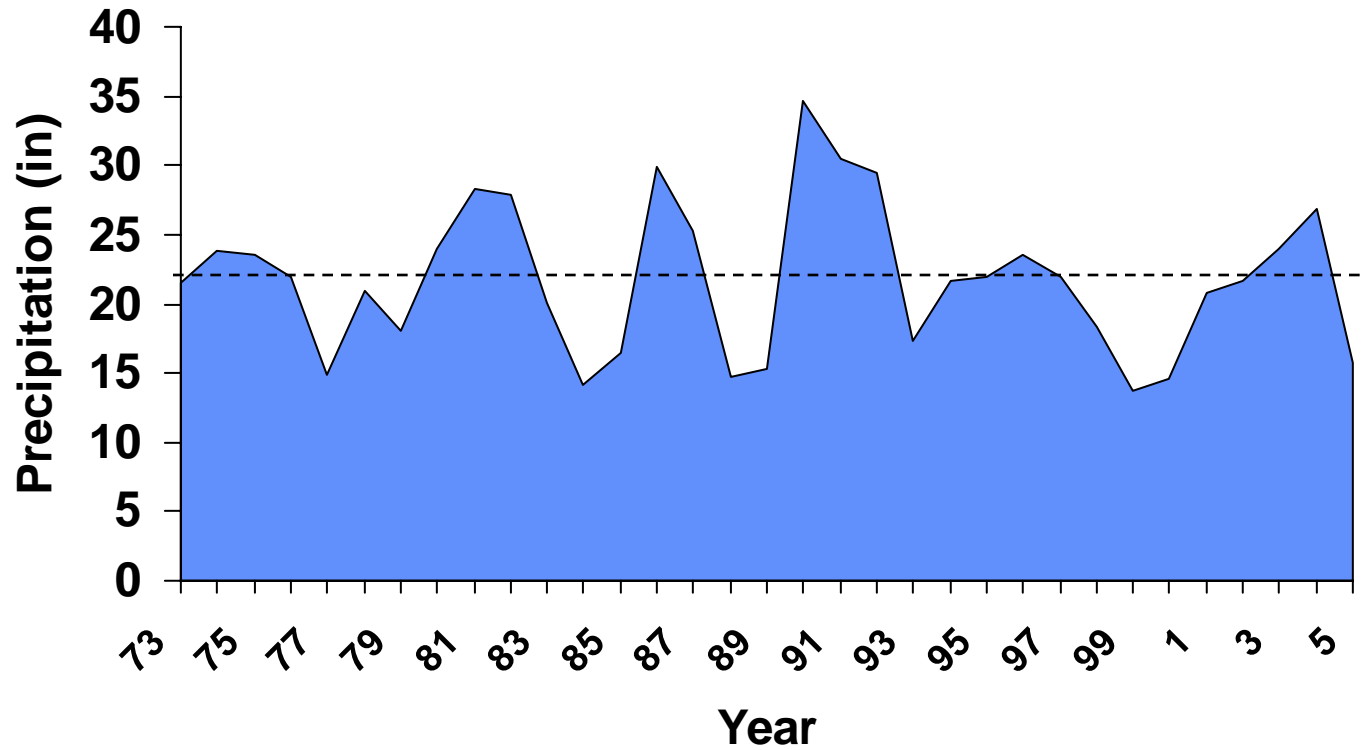

MIR Center Rainfall

Growing Season Precip

April - June

Growing Season Precip Sept. – Nov.

ASU MIR Monthly Rainfall

Monthly Averages

1973-2005